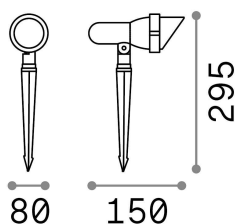

General info

Outdoor - Spotlights

Ean	8021696163727
Item	TERRA PR1 SMALL COFFEE
Installation	Spotlights
Guarantee	5 years
Gross weight	0.67 kg
Volume	0.00378 m ³

Technical info

Net weight	0.52 kg
Insulation class	I
Protection index	IP65
Compliance	CE
Operating temperature	-15° ~ +45 °C
Full load efficiency	X
Dimmer	Determined by the light bulb
Power output	220-240 V AC
Power supply	Not required
Adjustability	YES

Source info

Integrated source	Light bulb (not included)
Replaceable source	No
Power	GU10 max 1 x 28 W
Emission	Direct
Max consumption	-